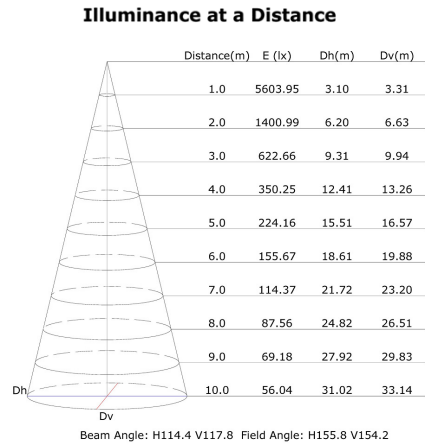

Application

- Service station canopies
- Multi Purpose Hall
- Workshops
- Factories
- Lobbies

www.nexusled.com

Specifications :

Model	BR700-120-C12/S
AC Input Voltage	90 ~ 305 Vac, 50 ~ 60 Hz
System Power	120W +5% -10%
Luminous Efficacy	136 lm/W
LED Driving Current	2,520 mA (78 mA/LED)
Luminous Flux : (HM =High Mode; LM = Low Mode)	16,520 lm (HM) ; 5,950 lm (LM)
Light Color	Cool White (CCT : 5000 ~ 6000K)
Color Rendering index (CRI)	> 70 CRI
Beam Angle	120 °
Start dimming when motion has stopped for	0.5 ~ 8 minutes (default setting at 1 minute)
Reached low or high mode in	5 sec
Sensor indicators - red led	when red led turns on it indicates UCL is in low mode
- orange led	when orange led starts to blink it indicates motion detected
- green led	when green led turns on it indicates UCL is in high mode

Operating Temperature	-30 ~ +50° C
Storage Temperature	-30 ~ +80° C
Lifetime (typ.)	100,000 hrs at Ta 25° C
LED Lumen Maintenance	LM80
Heatsink Material	Aluminium Extrusion
Luminaire Cover Material	Clear Polycarbonate
Body Color	White
Size (L) X (W) x (H)	370 mm x 370 mm X 86 mm
Weight	6.0 Kg
IP rating	IP66
Electrical Safety	Class I
Compliance	IEC, RoHS

Photometric data :

www.nexusled.com

Dimensions :

Opening Hole : 340 mm x 340 mm

Model Name Structure :

Model Name : _____
 Power : _____
 (120 - 120W)
 Color : _____
 (C - Cool White ; F - Warm White)
 Light Beam Angle : _____
 (OL8 - 80 degree)
 (12 - 120 degree)
 Additional Features : _____
 (S - With Motion Sensor)