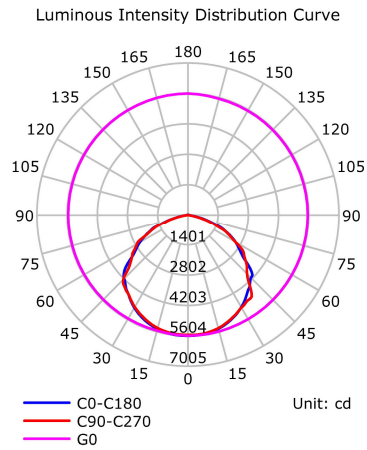

Application

- Service station canopies
- Multi Purpose Hall
- Workshops
- Factories
- Lobbies

www.nexusled.com

Specifications :

Model	BR700-120-C12/S
AC Input Voltage	90 ~ 305 Vac, 50 ~ 60 Hz
System Power	120W +5% -10%
Luminous Efficacy	136 lm/W
LED Driving Current	2,520 mA (78 mA/LED)
Luminous Flux : (HM =High Mode; LM = Low Mode)	16,520 lm (HM) ; 5,950 lm (LM)
Light Color	Cool White (CCT : 5000 ~ 6000K)
Color Rendering index (CRI)	> 70 CRI
Beam Angle	120 °
Start dimming when motion has stopped for	0.5 ~ 8 minutes (default setting at 1 minute)
Reached low or high mode in	5 sec
Sensor indicators - red led	when red led turns on it indicates UCL is in low mode
- orange led	when orange led starts to blink it indicates motion detected
- green led	when green led turns on it indicates UCL is in high mode

Operating Temperature	-30 ~ +50° C
Storage Temperature	-30 ~ +80° C
Lifetime (typ.)	100,000 hrs at Ta 25° C
LED Lumen Maintenance	LM80
Heatsink Material	Aluminium Extrusion
Luminaire Cover Material	Clear Polycarbonate
Body Color	White
Size (L) X (W) x (H)	370 mm x 370 mm X 86 mm
Weight	6.0 Kg
IP rating	IP66
Electrical Safety	Class I
Compliance	IEC, RoHS

Photometric data :

www.nexusled.com

Dimensions :

Opening Hole : 340 mm x 340 mm

Model Name Structure :

Model Name : _____
 Power : _____
 (120 - 120W)
 Color : _____
 (C - Cool White ; F - Warm White)
 Light Beam Angle : _____
 (OL8 - 80 degree)
 (12 - 120 degree)
 Additional Features : _____
 (S - With Motion Sensor)