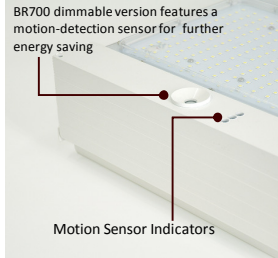

BR700

Recessed Mounted
Lowbay Lighting

BR700 with Luxeon LEDs offer optimum visual conditions while enabling maximum energy saving with "Nexens" motion-detection device for under canopies downlight

Benefits

- Minimum 60% energy saving compare to high-intensity discharge lamps solution
- Better visibility at night
- Easy installation, one person to perform installation
- Minimum maintenance

Features

- Intelligent dimming system with motion sensor
- Status indicators
- Fitting available for surface-mounted and recessed-mounted

Application

- Service station canopies
- Multi Purpose Hall
- Workshops
- Factories
- Lobbies

www.nexusled.com

Specifications :

Model	BR700-120-C12/S
AC Input Voltage	90 ~ 305 Vac, 50 ~ 60 Hz
System Power	120W +5% -10%
Luminous Efficacy	136 lm/W
LED Driving Current	2,520 mA (78 mA/LED)
Luminous Flux : (HM =High Mode; LM = Low Mode)	16,520 lm (HM) ; 5,950 lm (LM)
Light Color	Cool White (CCT : 5000 ~ 6000K)
Color Rendering index (CRI)	> 70 CRI
Beam Angle	120 °
Start dimming when motion has stopped for	0.5 ~ 8 minutes (default setting at 1 minute)
Reached low or high mode in	5 sec
Sensor indicators - red led	when red led turns on it indicates UCL is in low mode
- orange led	when orange led starts to blink it indicates motion detected
- green led	when green led turns on it indicates UCL is in high mode

Photometric data :

www.nexusled.com

Dimensions :

Opening Hole : 340 mm x 340 mm

Model Name Structure :

Model Name : _____
 Power : _____
 (120 - 120W)
 Color : _____
 (C - Cool White ; F - Warm White)
 Light Beam Angle : _____
 (OL8 - 80 degree)
 (12 - 120 degree)
 Additional Features : _____
 (S - With Motion Sensor)