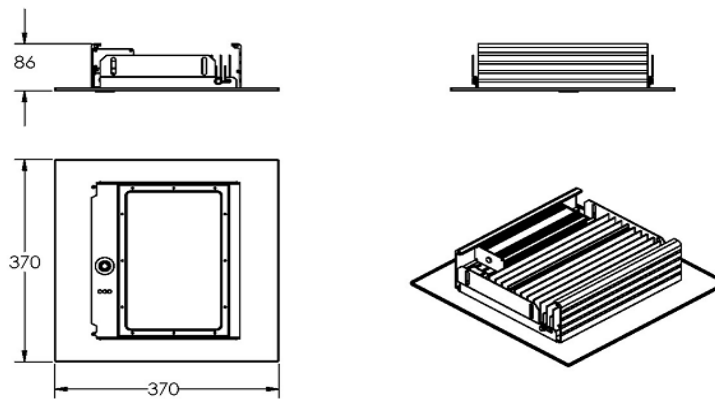

Operating Temperature	-30 ~ +50° C
Storage Temperature	-30 ~ +80° C
Lifetime (typ.)	100,000 hrs at Ta 25° C
LED Lumen Maintenance	LM80
Heatsink Material	Aluminium Extrusion
Luminaire Cover Material	Clear Polycarbonate
Body Color	White
Size (L) X (W) x (H)	370 mm x 370 mm X 86 mm
Weight	6.0 Kg
IP rating	IP66
Electrical Safety	Class I
Compliance	IEC, RoHS

Photometric data :

www.nexusled.com

Dimensions :

Opening Hole : 340 mm x 340 mm

Model Name Structure :

Model Name : _____
 Power : _____
 (120 - 120W)
 Color : _____
 (C - Cool White ; F - Warm White)
 Light Beam Angle : _____
 (OL8 - 80 degree)
 (12 - 120 degree)
 Additional Features : _____
 (S - With Motion Sensor)