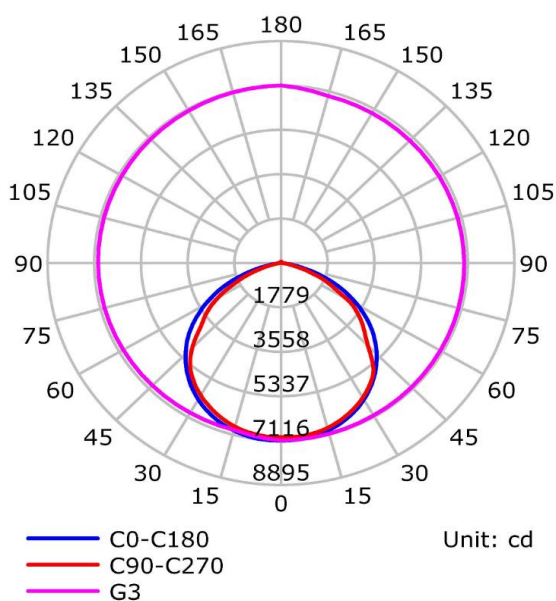

## Specification :

Model	FLTM-200W-C12
AC Input Voltage	100 ~ 240 Vac, 50 ~ 60Hz
System Power	200 W +/- 15W
Luminous Efficacy	>100 lm/W
LED Driving Current	2,800 mA ( 87.5mA each led )
Luminous Flux	19,840 lm
Light Color	Cool White ( 5000 ~ 7000K CCT )
Color Rendering index (CRI)	min 70
Beam Angle	120°
Operating Temperature	-30 ~ +50° C
Storage Temperature	-30 ~ +70° C
Lifetime (typ.)	50,000 hrs at Ta 25°C
LED Lumen Maintenance	LM80
Heatsink Material	Black Anodized Aluminium Extrusion
Luminaire Cover Material	Clear Glass
Body Color	Black
Size (L) X (W) x (H)	324mm x 298mm X 97mm
Weight	approx. 5.5kg
IP rating	IP66
Electrical Safety	Class I
Compliance	Pending IEC, SIRIM

## Photometric data :

Luminous Intensity Distribution Curve

Illuminance at a Distance

Dimensions :

Model Name Structure:

F L T M - 2 0 0 W - C 1 2

**Product Name**

**Power :**

(200 - 200W)

**Color :**

(C - Cool White ; F - Warm White)

**Light Beam Angle :**

( 12 - 120 degree)