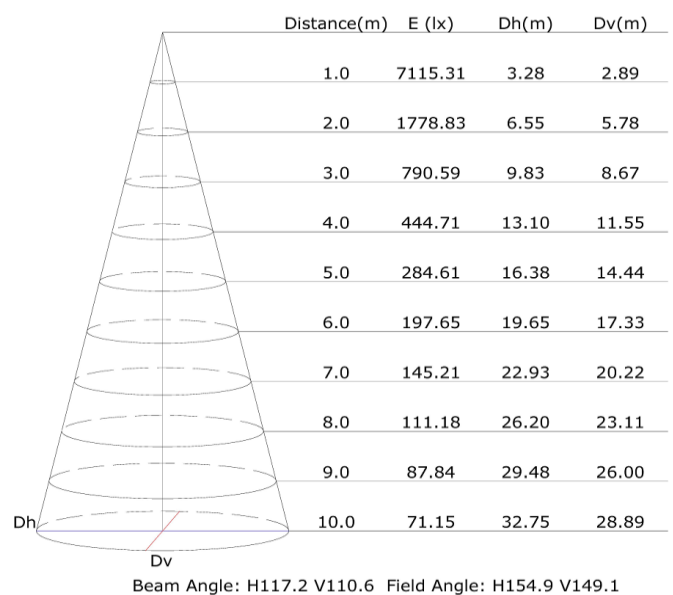

## Specification :

Model	FLTM-200W-C12
AC Input Voltage	100 ~ 240 Vac, 50 ~ 60Hz
System Power	200 W +/- 15W
Luminous Efficacy	>100 lm/W
LED Driving Current	2,800 mA ( 87.5mA each led )
Luminous Flux	19,840 lm
Light Color	Cool White ( 5000 ~ 7000K CCT )
Color Rendering index (CRI)	min 70
Beam Angle	120°
Operating Temperature	-30 ~ +50° C
Storage Temperature	-30 ~ +70° C
Lifetime (typ.)	50,000 hrs at Ta 25°C
LED Lumen Maintenance	LM80
Heatsink Material	Black Anodized Aluminium Extrusion
Luminaire Cover Material	Clear Glass
Body Color	Black
Size (L) X (W) x (H)	324mm x 298mm X 97mm
Weight	approx. 5.5kg
IP rating	IP66
Electrical Safety	Class I
Compliance	Pending IEC, SIRIM

## Photometric data :

Luminous Intensity Distribution Curve

Illuminance at a Distance

Dimensions :

Model Name Structure:

F L T M - 2 0 0 W - C 1 2

**Product Name**

**Power :**

(200 - 200W)

**Color :**

(C - Cool White ; F - Warm White)

**Light Beam Angle :**

( 12 - 120 degree)